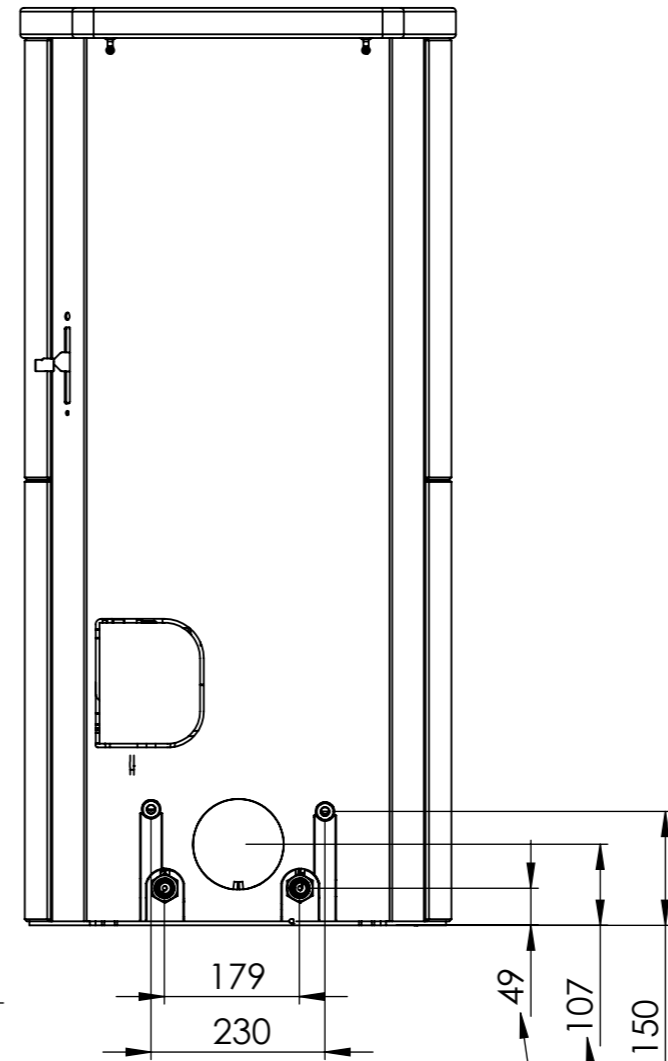

Serie	Scan-Line 805 Aqua
Description	Scan-Line 805 Aqua Stone

Cooling kit  
Fresh air inlet  
Aqua perormance kit  
(Not included)

Aqua perormance kit  
measurements from below  
(Not included)