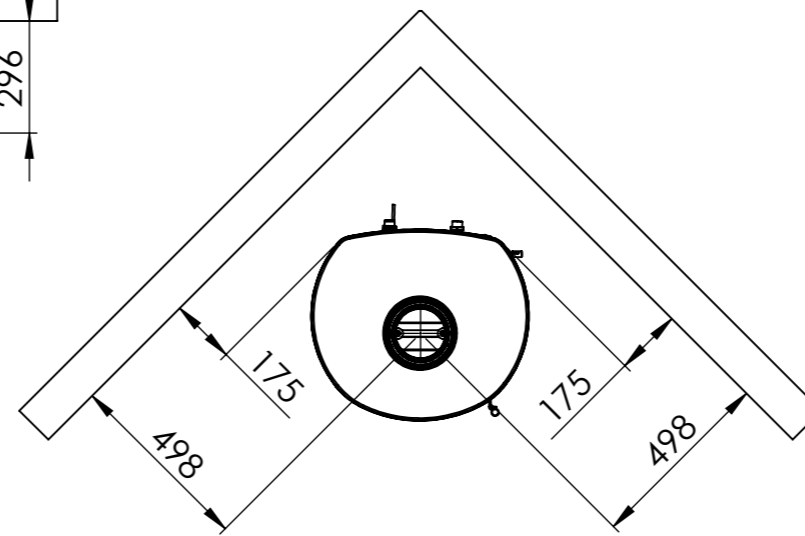

Serie	Scan-Line 805 Aqua
Description	Scan-Line 805 Aqua Stone

Cooling kit  
Fresh air inlet  
Aqua perormance kit  
(Not included)

Aqua perormance kit  
measurements from below  
(Not included)