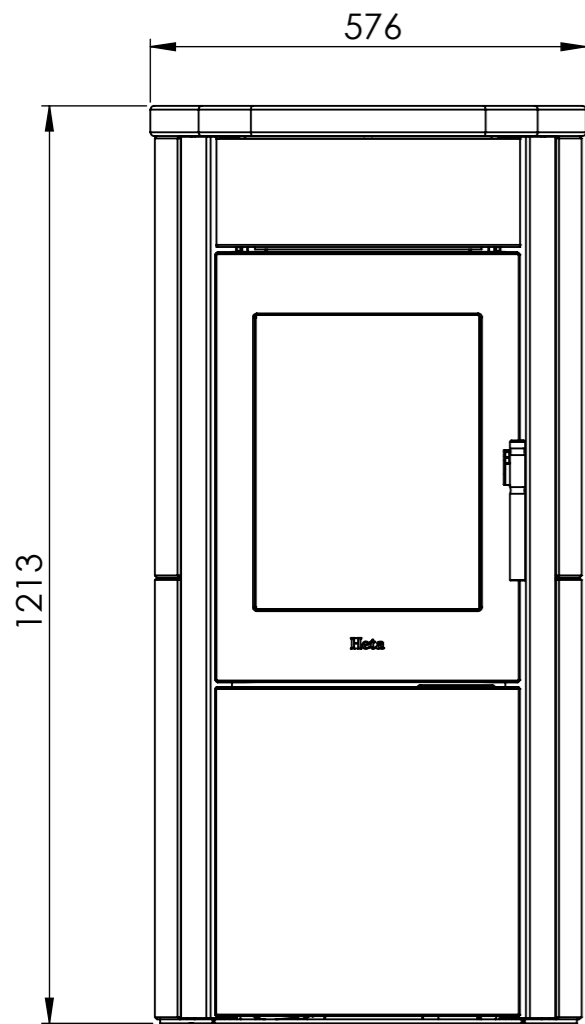

Serie	Scan-Line 805 Aqua
Description	Scan-Line 805 Aqua Stone

Cooling kit  
Fresh air inlet  
Aqua perormance kit  
(Not included)

Aqua perormance kit  
measurements from below  
(Not included)