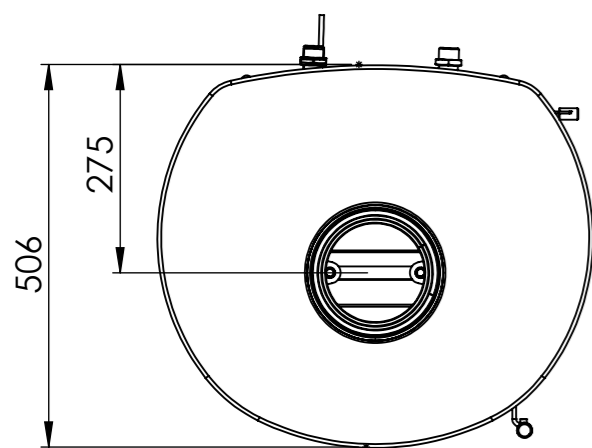

Serie	Scan-Line 805 Aqua
Description	Scan-Line 805 Aqua Stone

Cooling kit  
Fresh air inlet  
Aqua perormance kit  
(Not included)

Aqua perormance kit  
measurements from below  
(Not included)