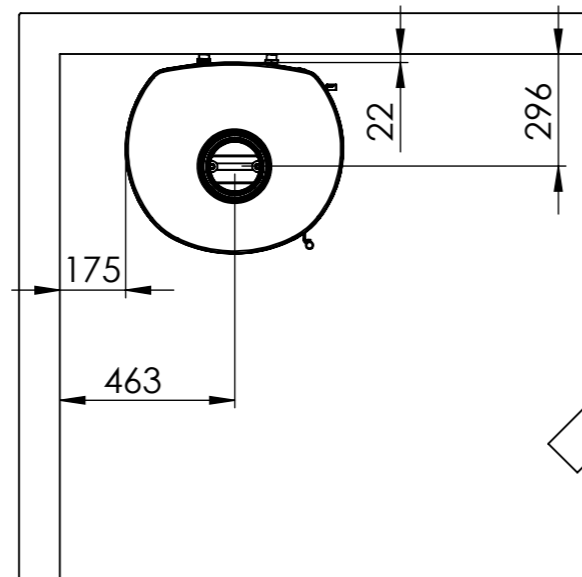

Serie	Scan-Line 805 Aqua
Description	Scan-Line 805 Aqua Stone

Cooling kit  
Fresh air inlet  
Aqua perormance kit  
(Not included)

Aqua perormance kit  
measurements from below  
(Not included)