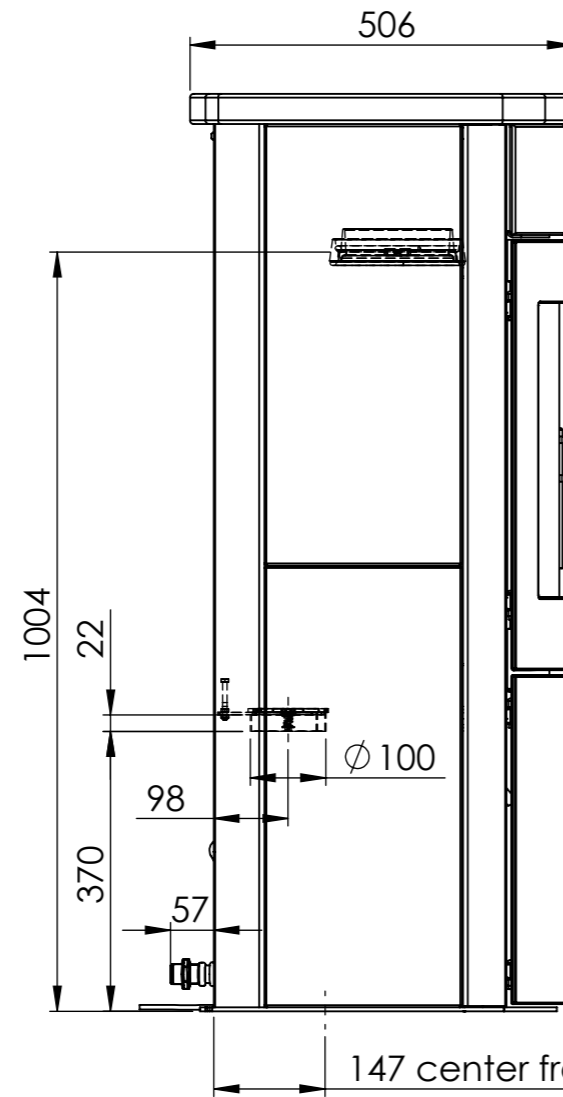

Serie	Scan-Line 805 Aqua
Description	Scan-Line 805 Aqua Stone

Cooling kit  
Fresh air inlet  
Aqua perormance kit  
(Not included)

Aqua perormance kit  
measurements from below  
(Not included)