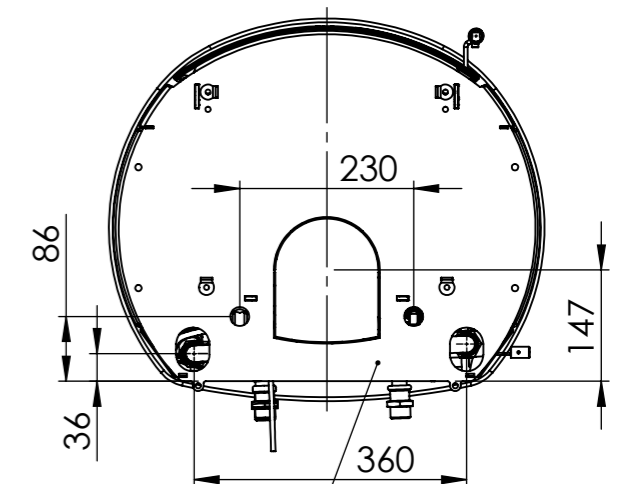

Serie	Scan-Line 805 Aqua
Description	Scan-Line 805 Aqua Stone

Cooling kit  
Fresh air inlet  
Aqua perormance kit  
(Not included)

Aqua perormance kit  
measurements from below  
(Not included)